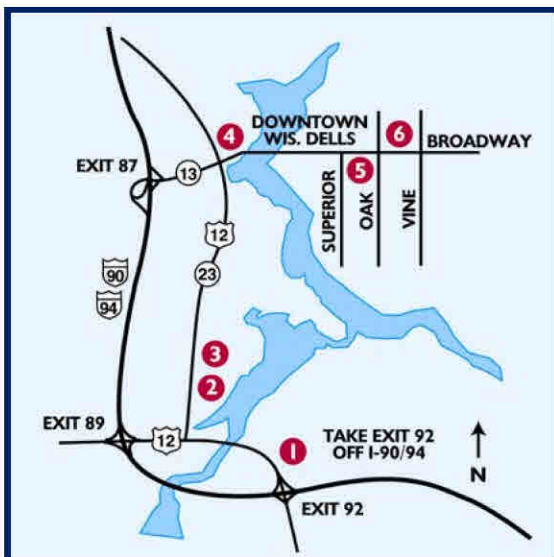

PASSPORT TO SAVINGS

As a guest of our establishment you will receive (at check-in) a Passport To Savings voucher for a **25%** discount off the regular ticket price to one or more of 14 of Wisconsin Dells' most popular attractions.

Tommy Bartlett Show
Tommy Bartlett Exploratory
Upper Dells Boat Tours
Jet Boat Adventures
Wizard Quest
Ripley's Believe It or Not!
Dells 4D Special FX Theater

Noah's Ark Waterpark
Original Wisconsin Ducks®
Pirate's Cove Adventure Golf
Timber Falls Adventure Park

Circus World Museum
ADare Go Carts

This special one-of-a-kind Passport To Savings offer is available ONLY to guests staying at participating lodging properties.

Passport To Savings ticket booth locations:

1. I-90/94, Exit 92 at Wilderness Resort (Hillman Rd)
2. Tommy Bartlett Exploratory
3. Tommy Bartlett Show
4. Pirate's Cove Adventure Golf
5. Superior Street
6. Oak Street

This is an informational piece only, not the voucher. Please ask for your voucher when you check in at your participating lodging facility.